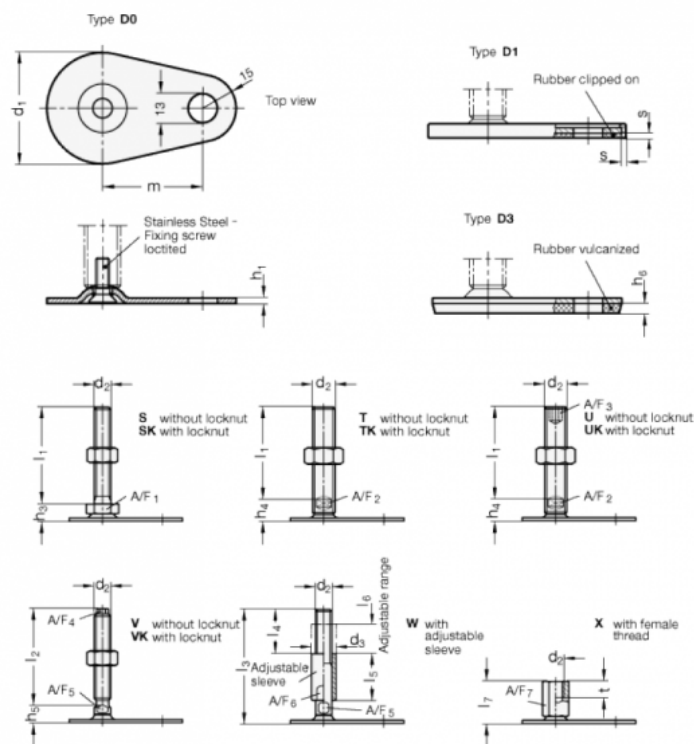

Article number: 204380M16125D3TK
 Description: E+G levelling foot
 GN 43-80-M16-125-D3-TK
 Note: TK With nut, Wrench flat at the bottom

Measures

A/F2 = 12	s =
d1 = 80	
d2 = M16	
h1 = 3	
h4 = 18	
h6 = 5	
l1 = 125	
m = 70	